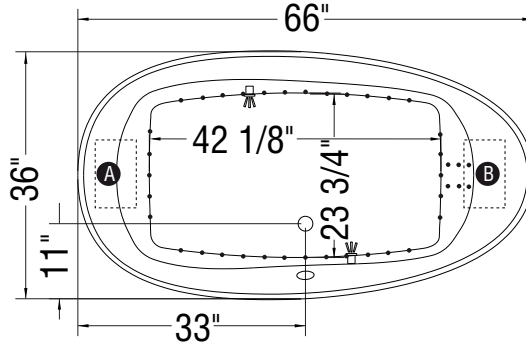

TRUE WHIRLPOOL
SYSTEM

AEROFEEL
SYSTEM

- (A) : Indicates pump or blower positioning
- (B) : Indicates pump or blower positioning
- (▲) : Indicates Backmax jets positioning
- (•) : Indicates Aerofeel airjets positioning
- (○) : Indicates True Whirlpool jets positioning
- (💡) : Indicates chromatherapy light positioning