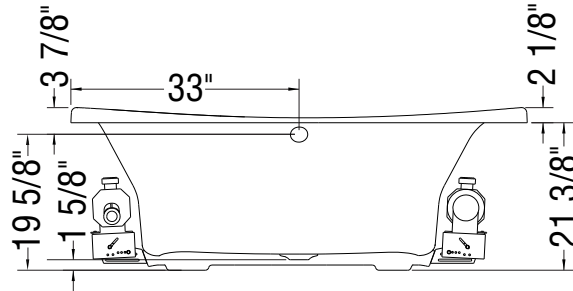

TRUE WHIRLPOOL
SYSTEM

AEROFEEL
SYSTEM

- (A) : Indicates pump or blower positioning
- (B) : Indicates pump or blower positioning
- (▲) : Indicates Backmax jets positioning
- (•) : Indicates Aerofeel airjets positioning
- (○) : Indicates True Whirlpool jets positioning
- (💡) : Indicates chromatherapy light positioning