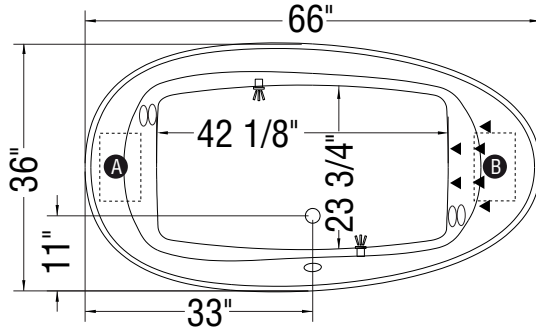

TRUE WHIRLPOOL
SYSTEM

AEROFEEL
SYSTEM

- (A) : Indicates pump or blower positioning
- (B) : Indicates pump or blower positioning
- (▲) : Indicates Backmax jets positioning
- (•) : Indicates Aerofeel airjets positioning
- (○) : Indicates True Whirlpool jets positioning
- (💡) : Indicates chromatherapy light positioning